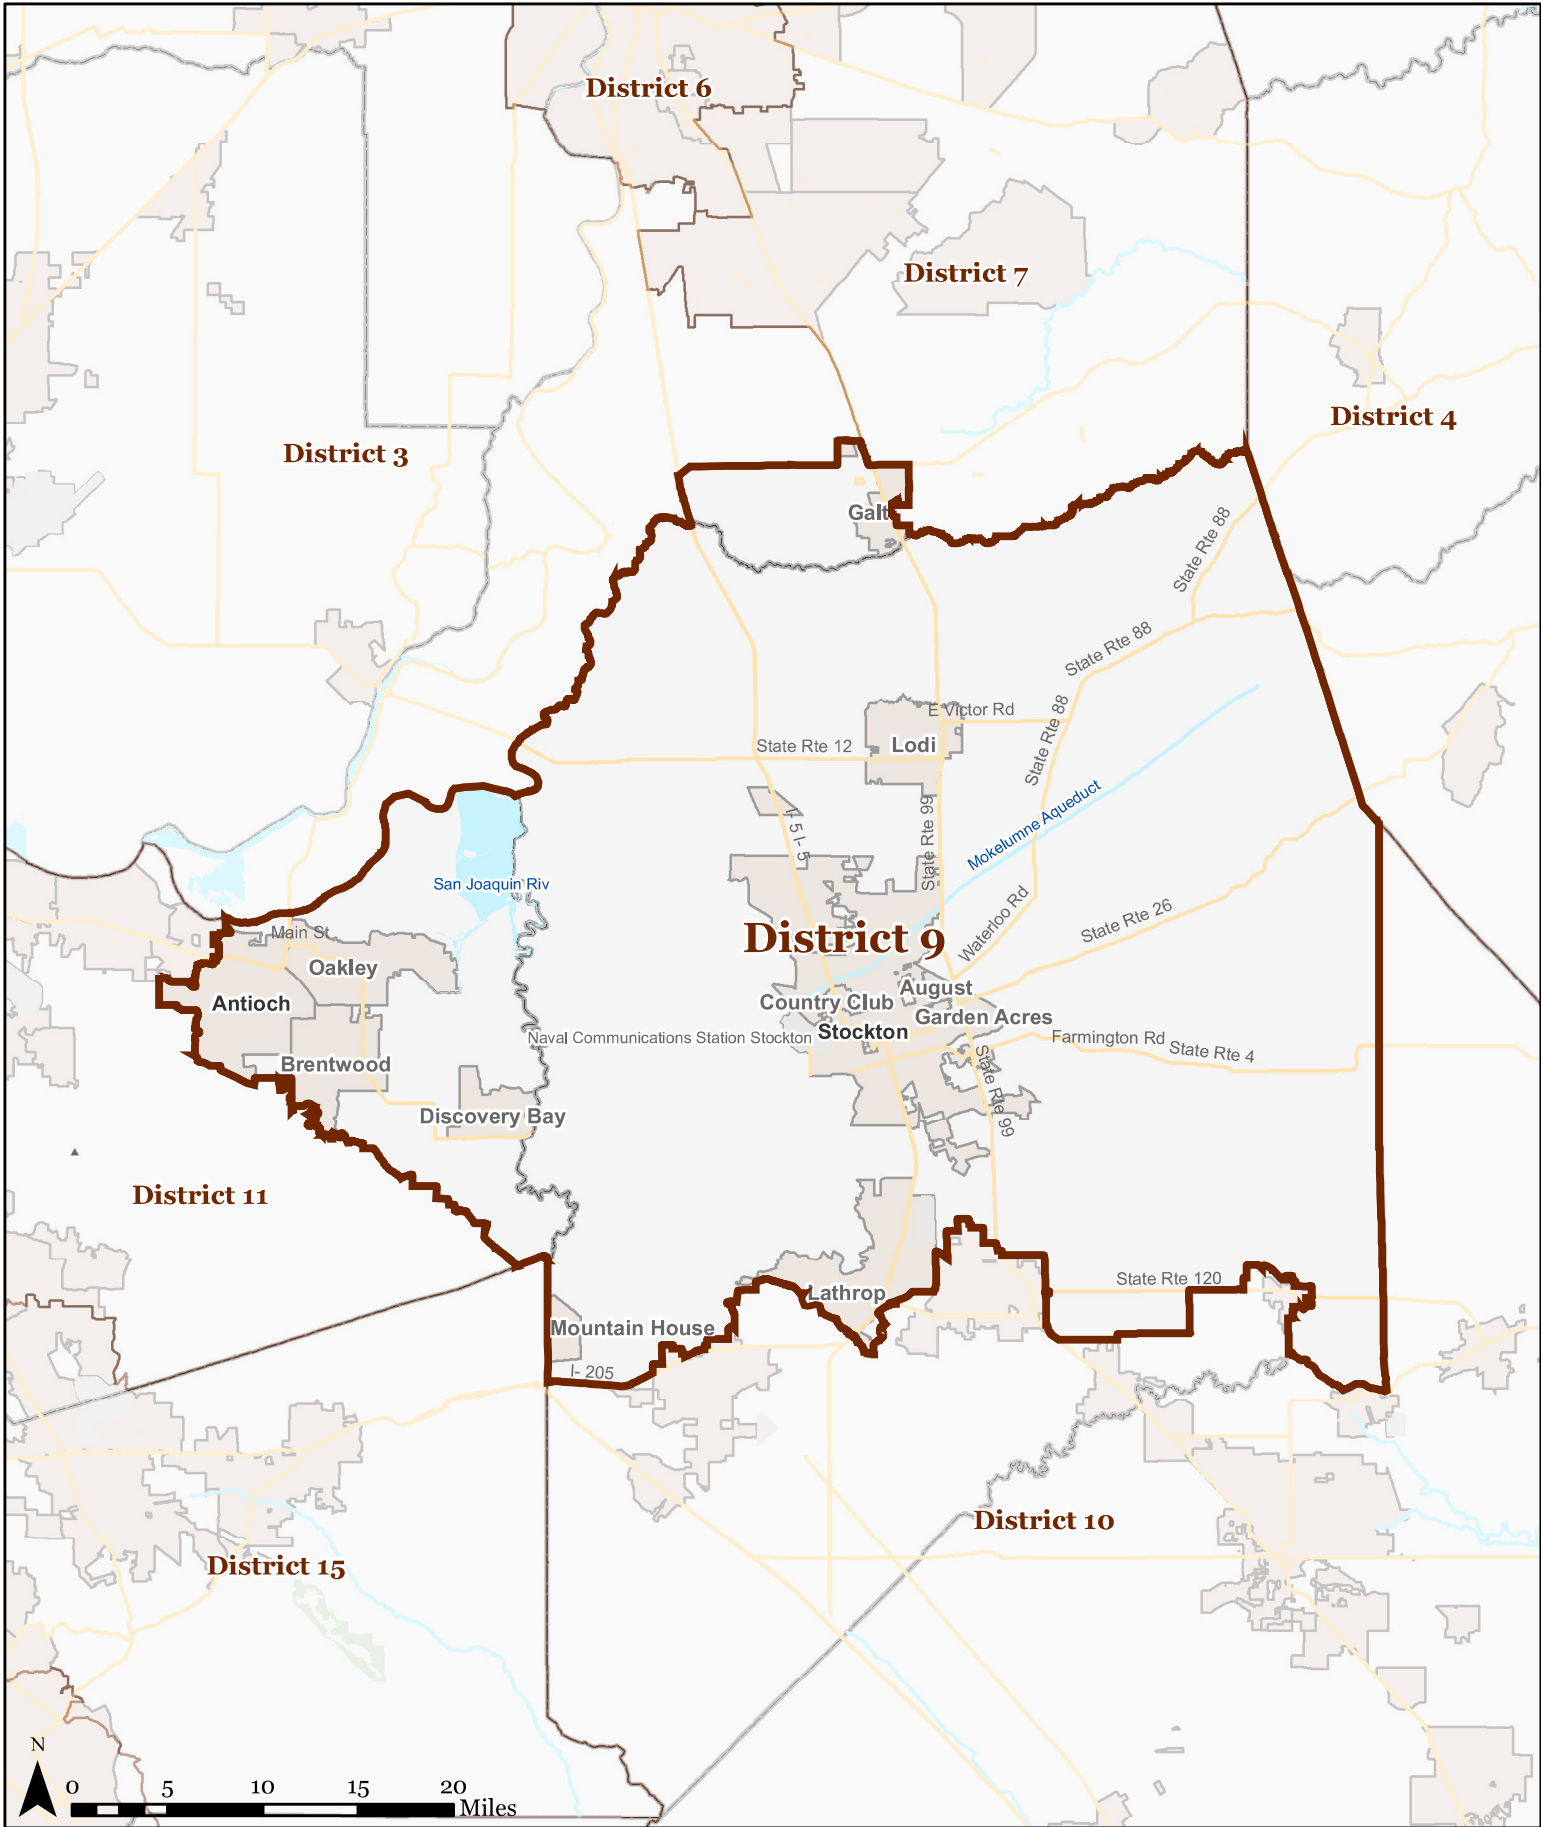

California State Congressional District 9

Map created by Healthy City, a project of the Advancement Project, August 2011. Created from CRC Certified Map: crc_20110815_congress_certified_statewide.zip. SHA-1: 1893c0695a42454a202f5b1ef433abff6b491db9. Basemap from US Census Bureau TIGER/Line Shapefiles.